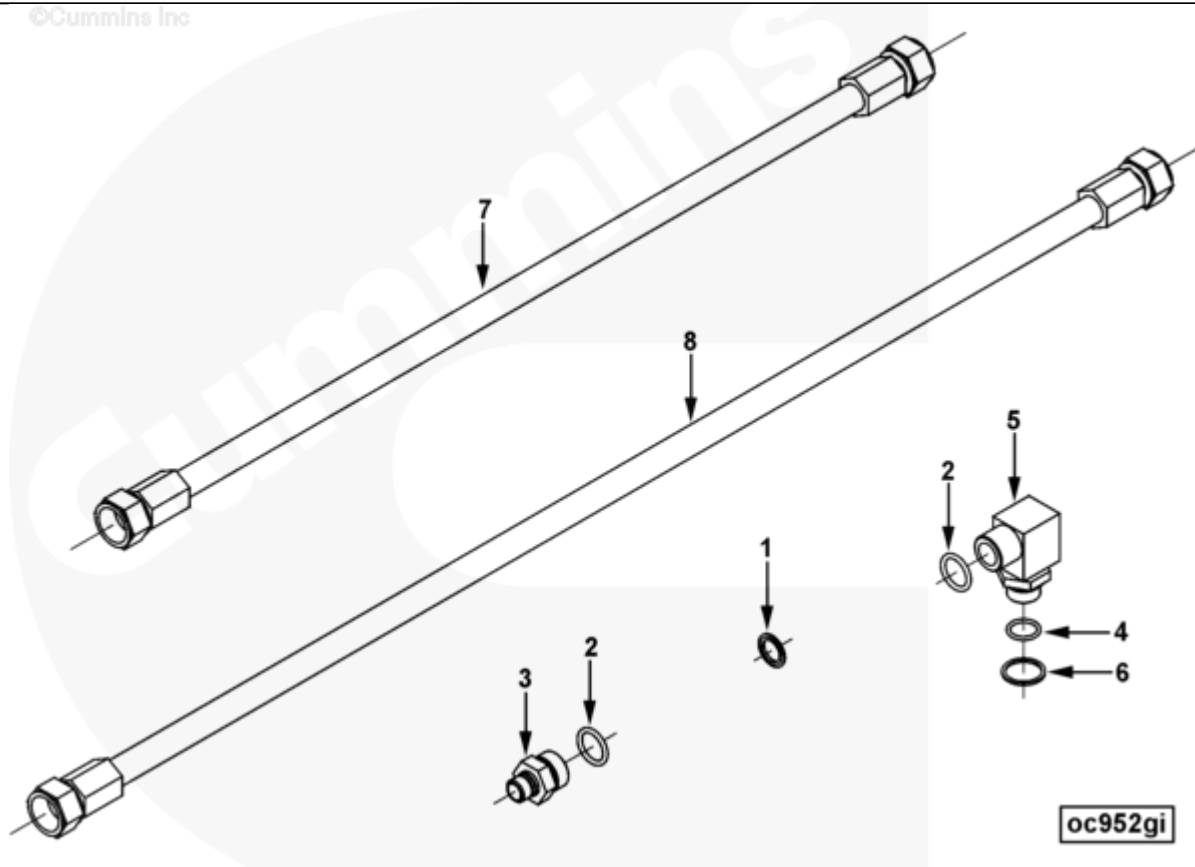

Parts Catalog - Option Detail

Electronic Parts Catalog - Option Detail				
Option	Group	Graphic	Film Card	Date
OC9085	16.05.4	oc952gi	Z	29-MAY-06
Engines	6C8.3, C GAS PLUS CM556, G8.3, G8.3 CM558, GTA8.3 CM558, ISC CM2150, ISC CM554, ISC CM850, ISC8.3 CM2250, ISC8.3 G CM2180 C101, ISL CM2150, ISL CM554, ISL CM850, ISL G CM2180, ISL8.9 CM2150 L110, ISL8.9 CM2880 L112, ISL9 CM2150 SN, ISL9 CM2250, ISL9 CM2350 L101, ISL9 CM2350 L111, ISLE4 CM850, L GAS PLUS CM556, L8.9, L8.9 L121, L8.9G CMOH2.0 L125B, L9 CM2350 L116B, L9 CM2350 L119B, L9 CM2350 L120C, L9 CM2350 L123B, L9.3 L105, L9.5 L117, L9N CM2380 L124B, QSC8.3 CM2250, QSC8.3 CM2880 C102, QSC8.3 CM554, QSC8.3 CM850(CM2850), QSL9 CM2250, QSL9 CM2250 L115, QSL9 CM2350 L102, QSL9 CM2350 L107, QSL9 CM2350 L118, QSL9 CM2350 L122, QSL9 CM554, QSL9 CM850(CM2850), QSL9 G CM558, QSL9 M CM2250 L106, QSL9.3 CM2880 L113			

SMALL | MEDIUM | LARGE

Cart	Ref No	Part Number	Part Description	Required	Remarks
View My Cart					
		OC9085	Marine Gear Oil Cooler Plumbing		MR - PLUMBING, MARINE GEAR...(More)
					OIL COOLER
					Marine Gear Oil Cooler

					Plumbing for All ZF285 Series
					Electrical Shift Gears
					Includes 10 Hoses With ORFS
					Swivel Fittings and 10 Male
					ORFS Adapters
<input type="checkbox"/>	1	4932731	Sealing Washer	1	
<input type="checkbox"/>		4939926	Male Connector	1	
<input type="checkbox"/>	2	3328572	O-Ring Seal	1	
	3	4939930	Male Connector	1	
<input type="checkbox"/>		4939928	Male Adapter Elbow	1	
<input type="checkbox"/>	4	3040817	O-Ring Seal	1	
<input type="checkbox"/>	2	3328572	O-Ring Seal	1	
	5	4939932	Male Adapter Elbow	1	
<input type="checkbox"/>	6	4939936	Retaining Ring	1	
<input type="checkbox"/>	7	4939940	Flexible Hose	1	
<input type="checkbox"/>	8	4939942	Flexible Hose	1	